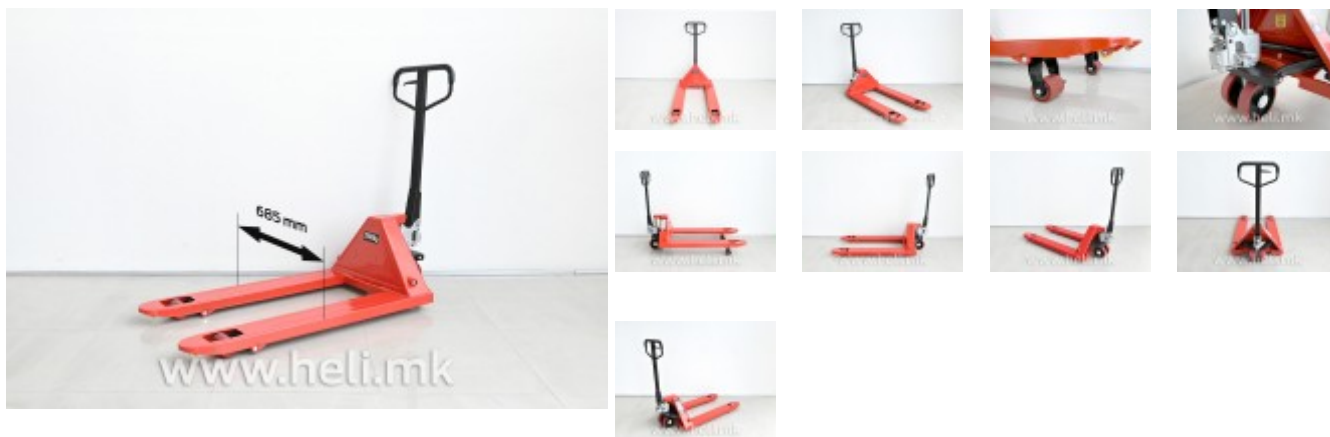

## 75 - Termalift TE2500-685

Attribute	Value	Attribute	Value
<b>Forklift type</b>	Manual	<b>Brand</b>	Termalift
<b>Loading capacity</b>	2500 kg	<b>Drive</b>	Manual
<b>Lifting height</b>	200 mm	<b>Crane type</b>	None
<b>Transmission</b>	Manually operated	<b>Crane height</b>	
<b>Type of tires</b>	Polyurethane	<b>Wheels</b>	4
<b>Rear tires</b>	PUx2	<b>Front tires</b>	PUx2
<b>Fork length</b>	1150 mm		
<b>Forklift length</b>	1560 mm		
<b>Forklift width</b>	685 mm		
<b>Forklift height</b>	1220 mm	<b>Own weight</b>	
<b>Condition</b>	New		
<b>Guarantee</b>	12 months		