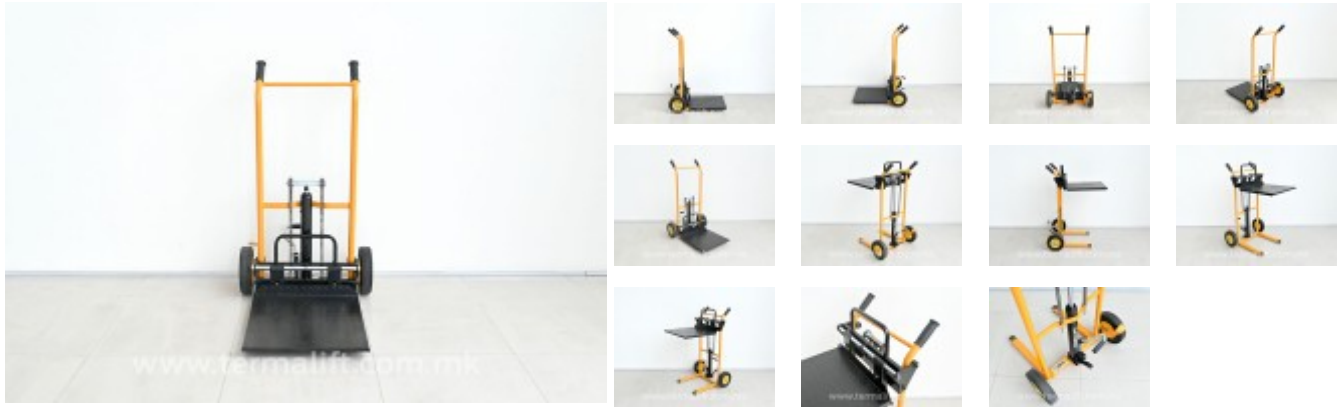

72 - Termalift TE200/900 MINI (RESERVED)

Attribute	Value	Attribute	Value
Forklift type	Manual	Brand	Termalift
Loading capacity	200 kg	Drive	Manual
Lifting height	900 mm	Crane type	None
Transmission	Manually operated	Crane height	
Type of tires	Polyurethane	Wheels	
Rear tires		Front tires	
Fork length			
Forklift length	690 mm		
Forklift width	870 mm		
Forklift height	1220 mm	Own weight	
Condition	New		
Guarantee	No Guarantee		