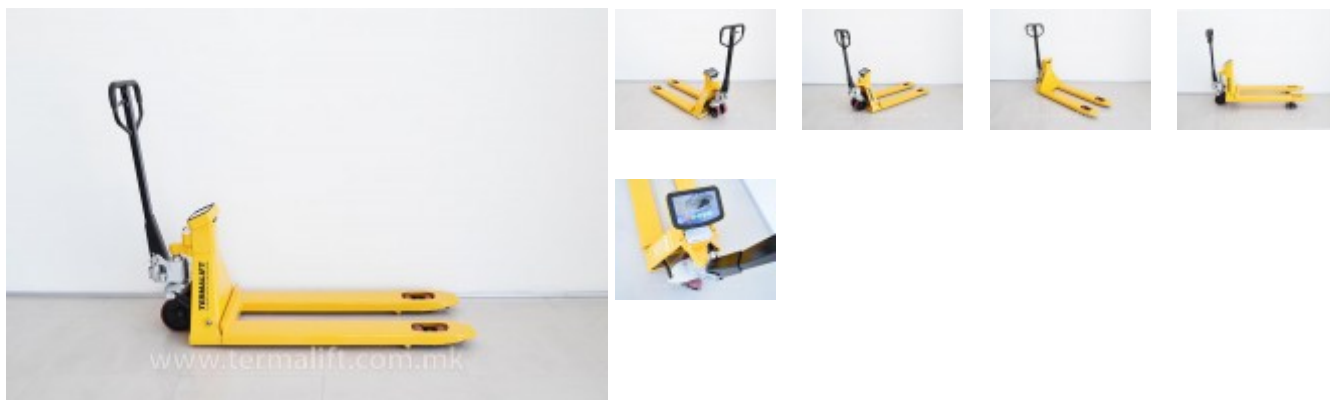

7 - Termalift TE25 Economy - Vaga

Attribute	Value	Attribute	Value
Forklift type	Manual	Brand	Termalift
Loading capacity	2500 kg	Drive	Manual
Lifting height	200 mm	Crane type	None
Transmission	Manually operated	Crane height	
Type of tires	Polyurethane	Wheels	6
Rear tires		Front tires	
Fork length	1150 mm		
Forklift length	1570 mm		
Forklift width	550 mm		
Forklift height	1121 mm	Own weight	
Condition	New		
Guarantee	12 months		