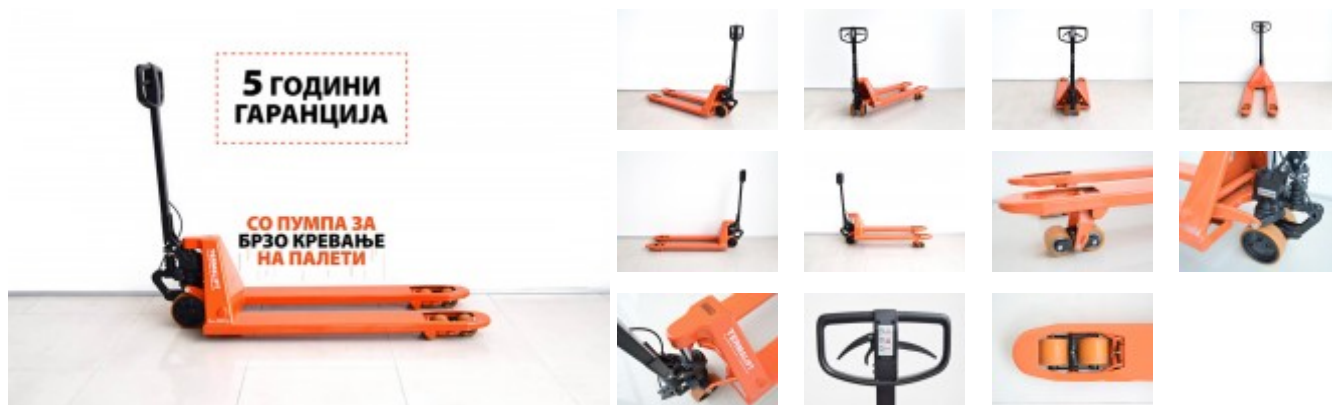

50 - Toyota BT Lifter +Kocnica (RESERVED)

Attribute	Value	Attribute	Value
Forklift type	Manual	Brand	Toyota
Loading capacity	2300 kg	Drive	Manual
Lifting height	200 mm	Crane type	None
Transmission	Manually operated	Crane height	
Type of tires	Polyurethane	Wheels	6
Rear tires	PUx2	Front tires	PUx4
Fork length	1150 mm		
Forklift length	1530 mm		
Forklift width	520 mm		
Forklift height	1230 mm	Own weight	
Condition	New		
Guarantee	5 years		