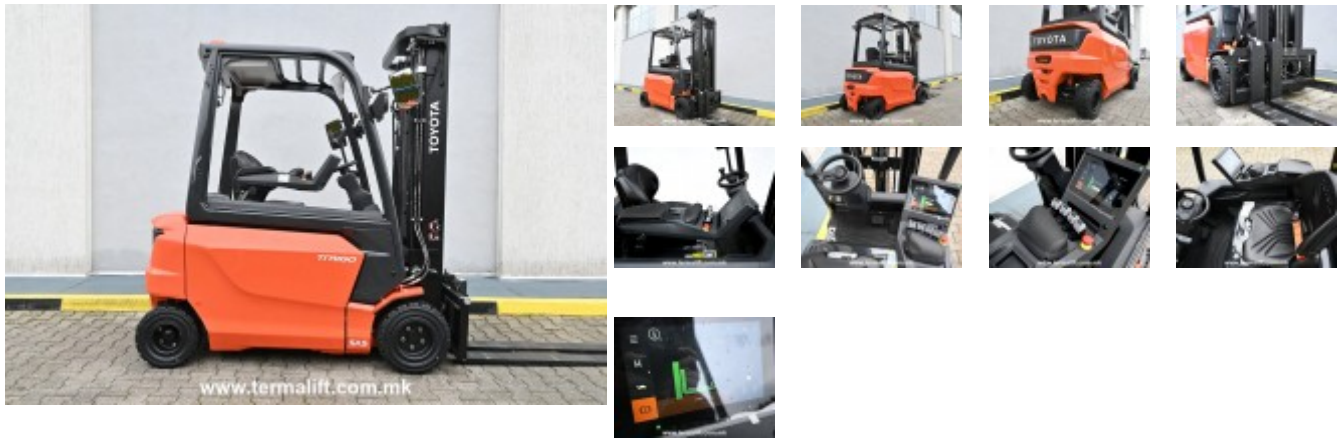

## 4842 - Toyota 9FB20T

| Attribute               | Value                          | Attribute               | Value                  |
|-------------------------|--------------------------------|-------------------------|------------------------|
| <b>Forklift type</b>    | Standard                       | <b>Brand</b>            | Toyota                 |
| <b>Loading capacity</b> | 2000 kg                        | <b>Drive</b>            | Electric               |
| <b>Lifting height</b>   | 5000 mm                        | <b>Crane type</b>       | Triplex                |
| <b>Transmission</b>     | Automatic                      | <b>Crane height</b>     | 2100 mm                |
| <b>Type of tires</b>    | Solid                          | <b>Wheels</b>           | 4                      |
| <b>Rear tires</b>       | 16x6-8                         | <b>Front tires</b>      | 200/50-10              |
| <b>Fork length</b>      | 1200 mm                        | <b>Battery capacity</b> | 48V 750Ah 6PZM750      |
| <b>Type of sled</b>     | FEM 2                          | <b>Charger capacity</b> | 48V 130A SQ70Pb 48/130 |
| <b>Forklift length</b>  | 2100 mm                        | <b>Own weight</b>       | 3540 kg                |
| <b>Forklift width</b>   | 1100 mm                        |                         |                        |
| <b>Forklift height</b>  | 2230 mm                        |                         |                        |
| <b>Condition</b>        | New                            |                         |                        |
| <b>Guarantee</b>        | 36 months / 3000 working hours |                         |                        |