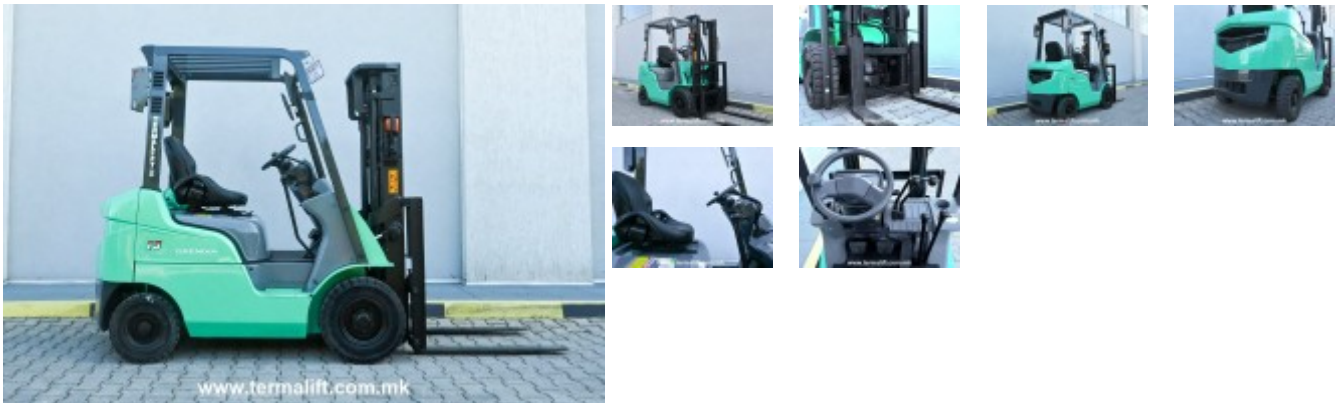

4679 - Mitsubishi KFG15D

| Attribute | Value | Attribute | Value |
|-------------------------|------------------------------|---------------------|------------|
| Forklift type | Standard | Brand | Mitsubishi |
| Loading capacity | 1500 kg | Drive | Petrol |
| Lifting height | 3000 mm | Crane type | Duplex |
| Transmission | Manual | Crane height | 2040 mm |
| Type of tires | Solid | Wheels | 4 |
| Rear tires | 5.00-8 | Front tires | 6.50-10 |
| Fork length | 1200 mm | | |
| Type of sled | FEM 2 | | |
| Forklift length | 2250 mm | | |
| Forklift width | 990 mm | | |
| Forklift height | 2040 mm | Own weight | 2520 kg |
| Condition | Repaired | | |
| Guarantee | 6 months / 400 working hours | | |