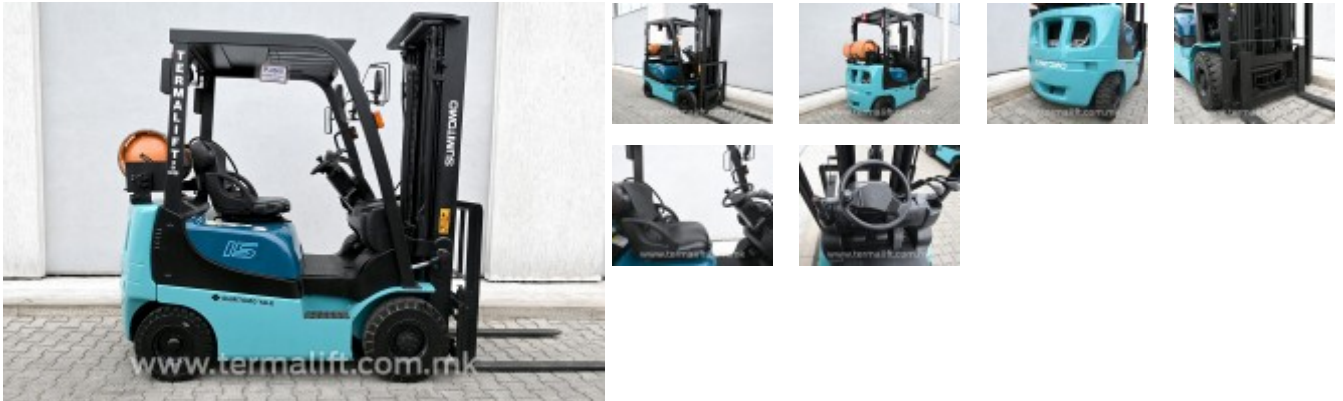

4568 - Sumitomo-Yale 03-FL15PAXI2LD

Attribute	Value	Attribute	Value
Forklift type	Standard	Brand	Sumitomo-Yale
Loading capacity	1500 kg	Drive	Gas
Lifting height	5125 mm	Crane type	Triplex
Transmission	Automatic	Crane height	2220 mm
Type of tires	Solid	Wheels	4
Rear tires	5.00-8	Front tires	6.00-9
Fork length	1200 mm		
Type of sled	FEM 2		
Forklift length	2300 mm		
Forklift width	1080 mm		
Forklift height	2220 mm	Own weight	2935 kg
Condition	Repaired		
Guarantee	6 months / 400 working hours		