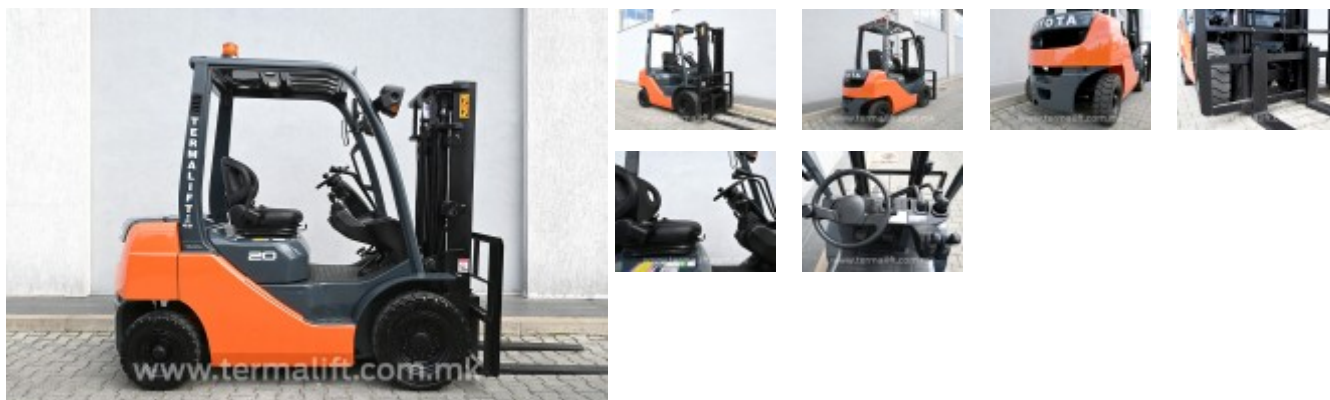

4559 - Toyota 8FG20

Attribute	Value	Attribute	Value
Forklift type	Standard	Brand	Toyota
Loading capacity	2000 kg	Drive	Petrol
Lifting height	3000 mm	Crane type	Duplex
Transmission	Manual	Crane height	2210 mm
Type of tires	Solid	Wheels	4
Rear tires	6.00-9	Front tires	7.00-12
Fork length	1070 mm		
Type of sled	FEM 2		
Forklift length	2420 mm		
Forklift width	1150 mm		
Forklift height	2210 mm	Own weight	3170 kg
Condition	Repaired		
Guarantee	6 months / 400 working hours		