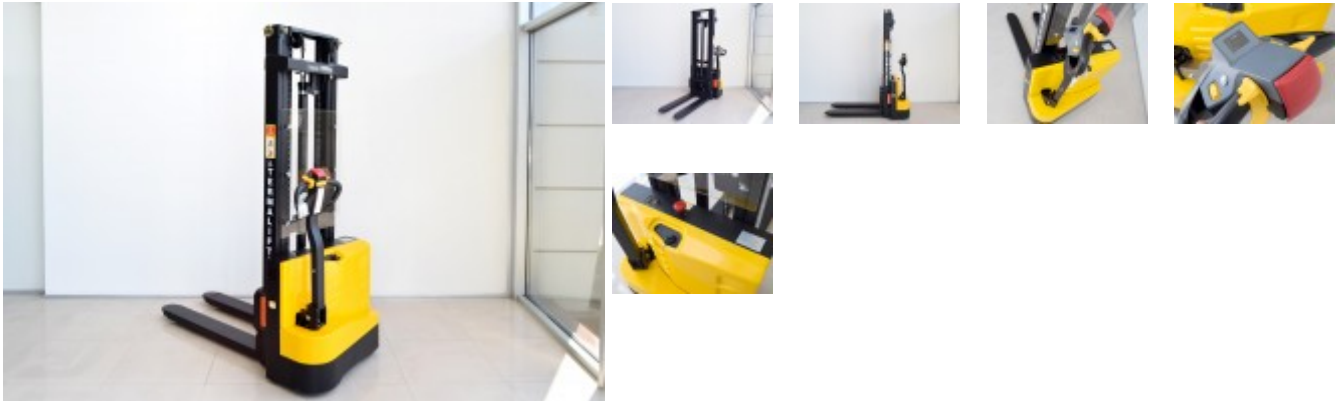

45 - Termalift TE15S-ei E2 (RESERVED)

Attribute	Value	Attribute	Value
Forklift type	Manual	Brand	Termalift
Loading capacity	1500 kg	Drive	Electric
Lifting height	3300 mm	Crane type	Duplex
Transmission	Automatic	Crane height	2200 mm
Type of tires	Polyurethane	Wheels	7
Rear tires		Front tires	
Fork length	1120 mm	Battery capacity	
Forklift length	1820 mm		
Forklift width	820 mm		
Forklift height	2200 mm	Own weight	
Condition	New		
Guarantee	12 months		