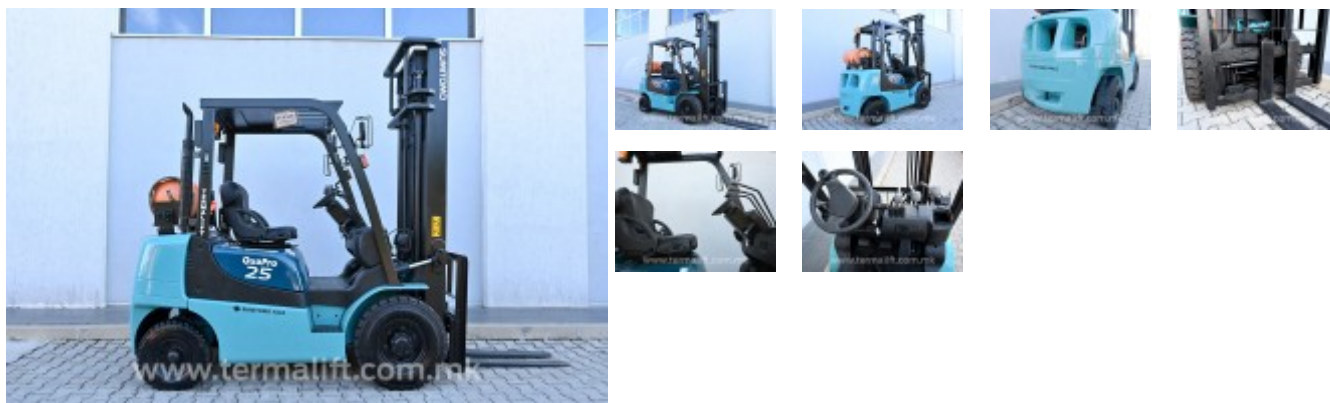

4346 - Sumitomo-Yale 11FL25PAXII21D

Attribute	Value	Attribute	Value
Forklift type	Standard	Brand	Sumitomo-Yale
Loading capacity	2500 kg	Drive	Gas
Lifting height	4000 mm	Crane type	Duplex
Transmission	Automatic	Crane height	2620 mm
Type of tires	Solid	Wheels	4
Rear tires	6.00-9	Front tires	7.00-12
Fork length	1070 mm		
Type of sled	FEM 2		
Forklift length	2550 mm		
Forklift width	1150 mm		
Forklift height	2620 mm	Own weight	4070 kg
Condition	Repaired		
Guarantee	6 months / 400 working hours		