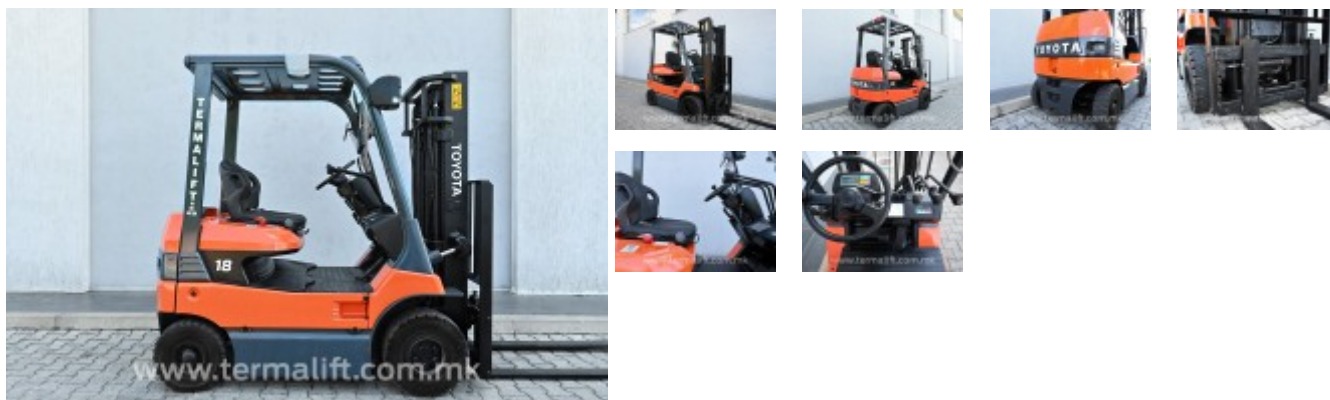

4262 - Toyota 7FB18 (Special Offer)

Attribute	Value	Attribute	Value
Forklift type	Standard	Brand	Toyota
Loading capacity	1800 kg	Drive	Electric
Lifting height	3000 mm	Crane type	Duplex
Transmission	Automatic	Crane height	2300 mm
Type of tires	Solid	Wheels	4
Rear tires	5.00-8	Front tires	21x8-9
Fork length	920 mm	Battery capacity	48V 400Ah
Type of sled	FEM 2	Charger capacity	48V
Forklift length	2300 mm	Own weight	3260 kg
Forklift width	1050 mm		
Forklift height	2060 mm		
Condition	Repaired		
Guarantee	6 months / 400 working hours		
Price	8000 € +18% VAT		