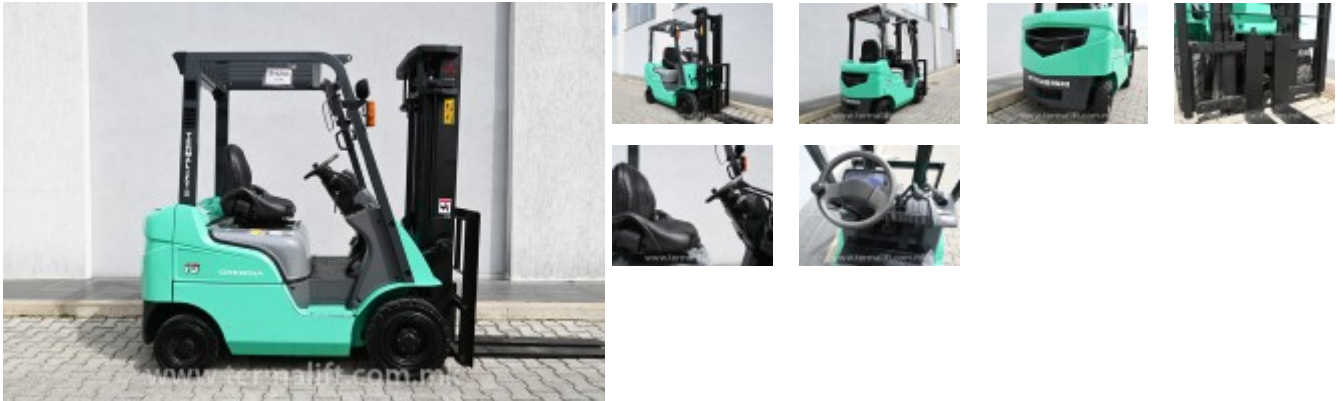

## 4253 - Mitsubishi FG15T

Attribute	Value	Attribute	Value
<b>Forklift type</b>	Standard	<b>Brand</b>	Mitsubishi
<b>Loading capacity</b>	1500 kg	<b>Drive</b>	Petrol
<b>Lifting height</b>	3200 mm	<b>Crane type</b>	Duplex
<b>Transmission</b>	Automatic	<b>Crane height</b>	2120 mm
<b>Type of tires</b>	Solid	<b>Wheels</b>	4
<b>Rear tires</b>	5.00-8	<b>Front tires</b>	6,50-20
<b>Fork length</b>	1220 mm		
<b>Type of sled</b>	FEM 2		
<b>Forklift length</b>	2250 mm		
<b>Forklift width</b>	1050 mm		
<b>Forklift height</b>	2120 mm	<b>Own weight</b>	2580 kg
<b>Condition</b>	Repaired		
<b>Guarantee</b>	6 months / 400 working hours		