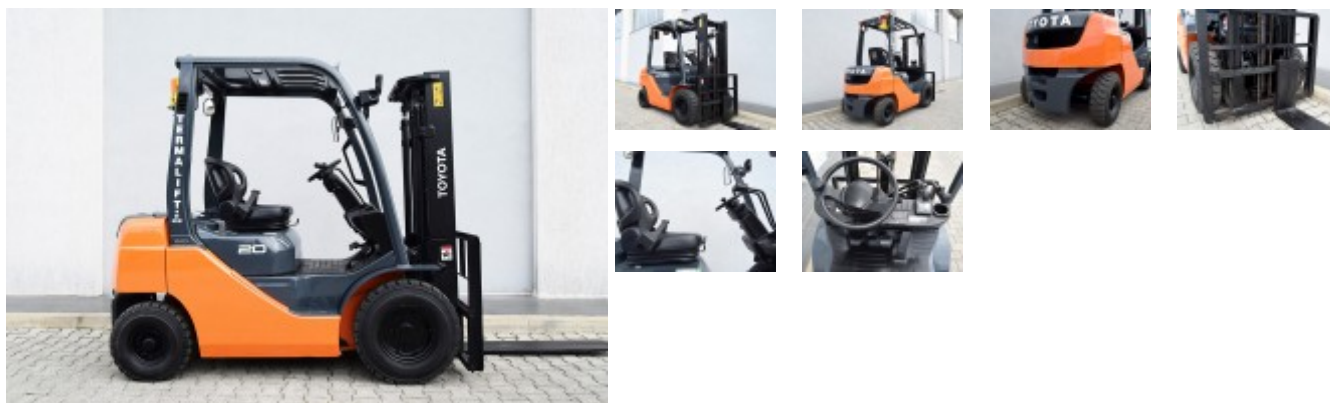

## 4069 - Toyota 02-8FD20

Attribute	Value	Attribute	Value
<b>Forklift type</b>	Standard	<b>Brand</b>	Toyota
<b>Loading capacity</b>	2000 kg	<b>Drive</b>	Diesel
<b>Lifting height</b>	3000 mm	<b>Crane type</b>	Duplex
<b>Transmission</b>	Automatic	<b>Crane height</b>	2120 mm
<b>Type of tires</b>	Solid	<b>Wheels</b>	4
<b>Rear tires</b>	6.00-9	<b>Front tires</b>	7.00-12
<b>Fork length</b>	1220 mm		
<b>Type of sled</b>	FEM 2		
<b>Forklift length</b>	2550 mm		
<b>Forklift width</b>	1150 mm		
<b>Forklift height</b>	2120 mm	<b>Own weight</b>	3310 kg
<b>Condition</b>	Repaired		
<b>Guarantee</b>	6 months / 400 working hours		