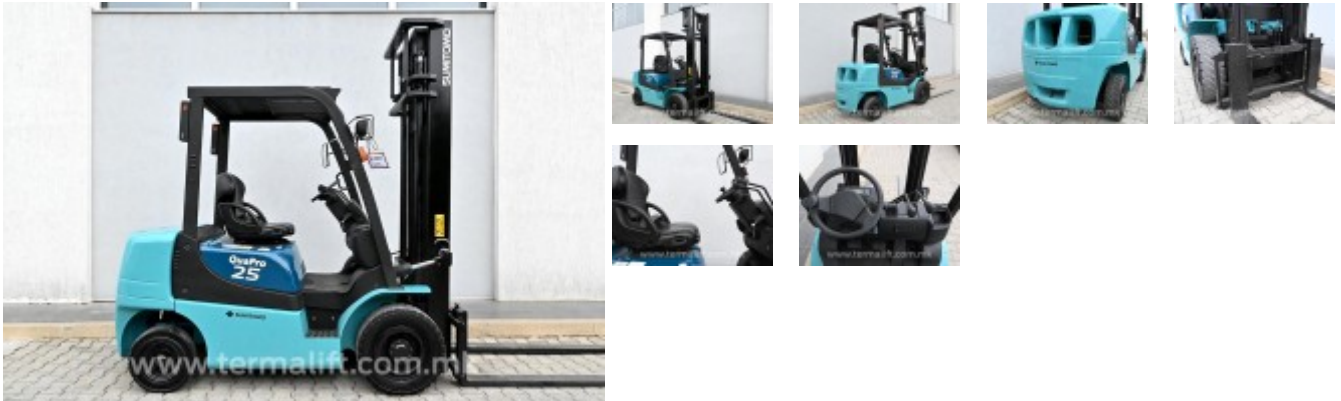

## 3882 - Sumitomo-Yale 11FG25PAXII21D (Special Offer)

Attribute	Value	Attribute	Value
<b>Forklift type</b>	Standard	<b>Brand</b>	Sumitomo-Yale
<b>Loading capacity</b>	2500 kg	<b>Drive</b>	Petrol
<b>Lifting height</b>	4050 mm	<b>Crane type</b>	Duplex
<b>Transmission</b>	Automatic	<b>Crane height</b>	2615 mm
<b>Type of tires</b>	Solid	<b>Wheels</b>	4
<b>Rear tires</b>	6.00-9	<b>Front tires</b>	7.00-12
<b>Fork length</b>	1070 mm		
<b>Type of sled</b>	FEM 2		
<b>Forklift length</b>	2550 mm		
<b>Forklift width</b>	1155 mm		
<b>Forklift height</b>	2615 mm	<b>Own weight</b>	4040 kg
<b>Condition</b>	Repaired		
<b>Guarantee</b>	6 months / 400 working hours		
<b>Price</b>	<b>10500 €</b> +18% VAT		