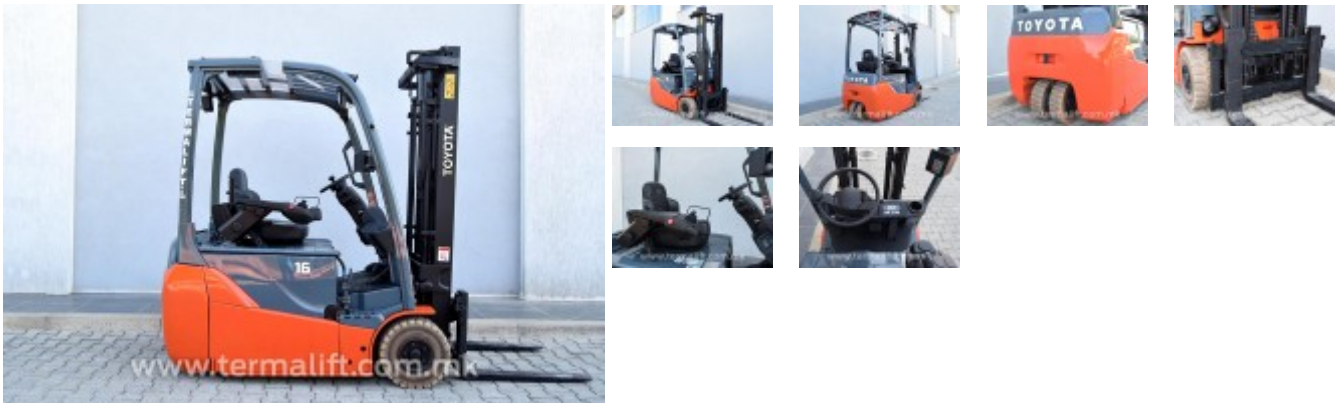

3696 - Toyota 8FBET16 (Special Offer)

Attribute	Value	Attribute	Value
Forklift type	Standard	Brand	Toyota
Loading capacity	1600 kg	Drive	Electric
Lifting height	3300 mm	Crane type	Duplex
Transmission	Automatic	Crane height	2145 mm
Type of tires	Full white	Wheels	3
Rear tires	125/75-8/3.00	Front tires	180/70-8/4.33
Fork length	800 mm	Battery capacity	48V / 750Ah
Type of sled	FEM 2	Charger capacity	48V
Forklift length	1970 mm	Own weight	3269 kg
Forklift width	1060 mm		
Forklift height	2145 mm		
Condition	Repaired		
Guarantee	6 months / 400 working hours		
Price	8500 € +18% VAT		