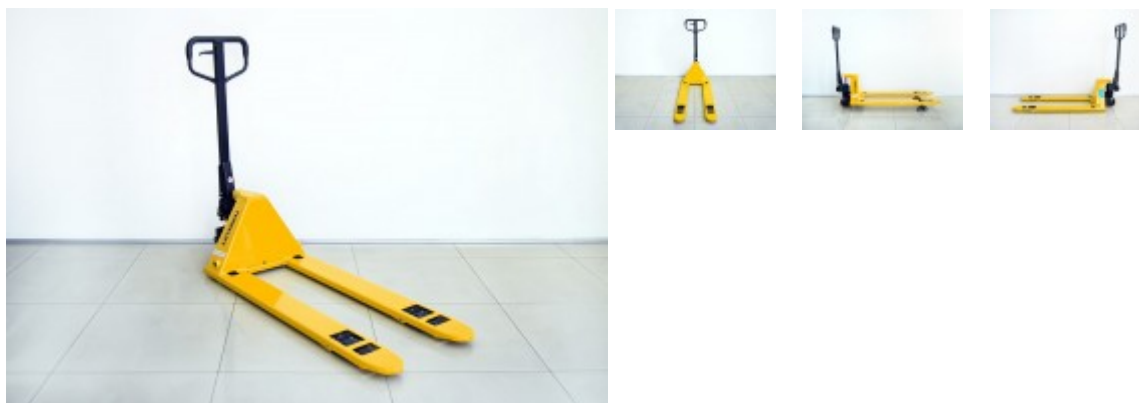

26 - Termalift TE20L Niskoprofilen EKO

| Attribute | Value | Attribute | Value |
|-------------------------|-------------------|---------------------|-----------|
| Forklift type | Manual | Brand | Termalift |
| | | Drive | Manual |
| Loading capacity | 2000 kg | Crane type | None |
| Lifting height | 200 mm | Crane height | |
| Transmission | Manually operated | | |
| Type of tires | Polyurethane | Wheels | 6 |
| Rear tires | | Front tires | |
| Fork length | 1150 mm | | |
| Forklift length | 1500 mm | | |
| Forklift width | 555 mm | | |
| Forklift height | 1200 mm | Own weight | |
| Condition | New | | |
| Guarantee | 12 months | | |