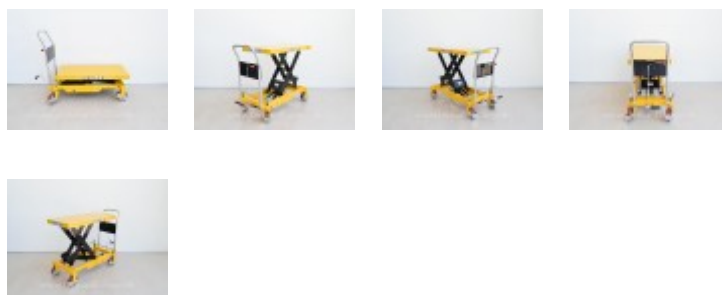

25 - Termalift Lift Masa TE100 (Special Offer)

Attribute	Value	Attribute	Value
Forklift type	Manual	Brand	Termalift
Loading capacity	1000 kg	Drive	Manual
Lifting height	1000 mm	Crane type	None
Transmission	Manually operated	Crane height	
Type of tires	Polyurethane	Wheels	4
Rear tires	2x1 PU	Front tires	2x1 PU
Fork length			
Forklift length	1350 mm		
Forklift width	565 mm		
Forklift height	1000 mm	Own weight	
Condition	New		
Guarantee	12 months		