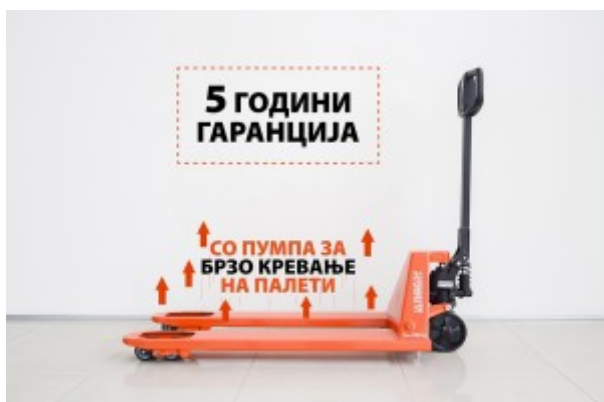

20 - Toyota BT LIFTER 230

| Attribute | Value | Attribute | Value |
|------------------|-------------------|--------------|--------|
| Forklift type | Manual | Brand | Toyota |
| Loading capacity | 2300 kg | Drive | Manual |
| Lifting height | 200 mm | Crane type | None |
| Transmission | Manually operated | Crane height | |
| Type of tires | Polyurethane | Wheels | 6 |
| Rear tires | | Front tires | |
| Fork length | 1150 mm | | |
| Forklift length | 1530 mm | | |
| Forklift width | 520 mm | | |
| Forklift height | 1230 mm | Own weight | 22 kg |
| Condition | New | | |
| Guarantee | 5 years | | |