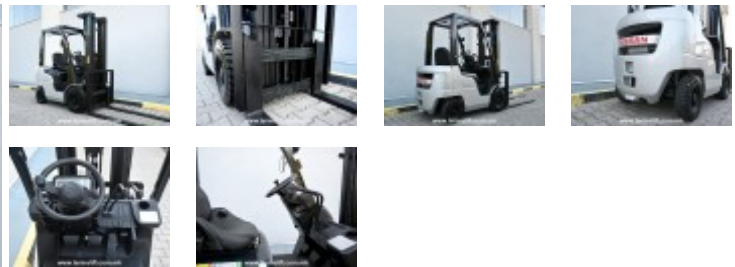

10009 - Toyota 52-8FDF25 (BY ORDER)

Attribute	Value	Attribute	Value
Forklift type	Standard	Brand	Toyota
Loading capacity	2500 kg	Drive	Diesel
Lifting height	4700 mm	Crane type	Triplex
Transmission	Automatic	Crane height	2145 mm
Type of tires	Solid	Wheels	4
Rear tires	6,00-9	Front tires	7,00-12
Fork length	1200 mm		
Type of sled	FEM 2		
Forklift length	3650 mm		
Forklift width	1150 mm		
Forklift height	2145 mm	Own weight	3560 kg
Condition	New		
Guarantee	36 months / 3000 working hours		